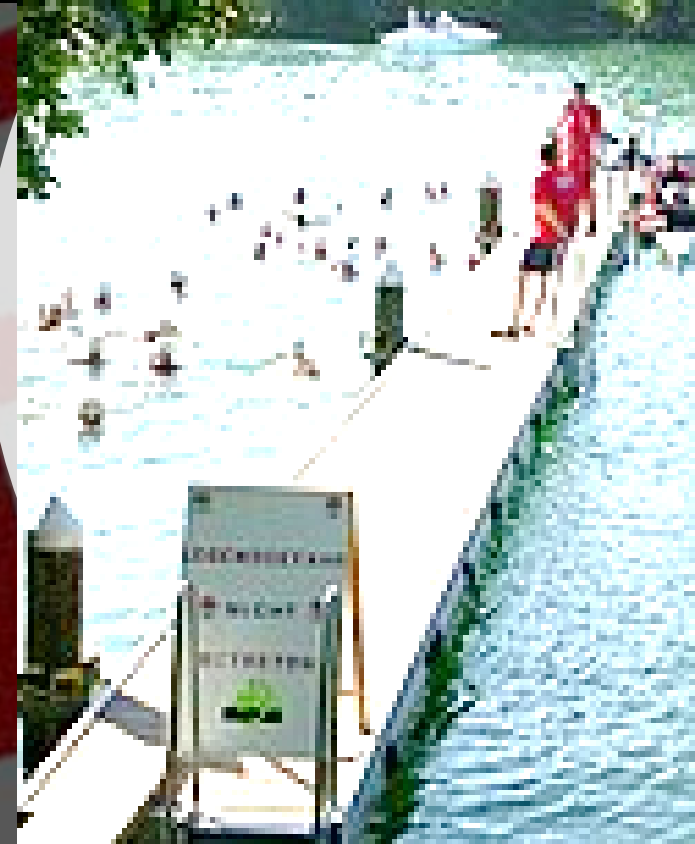

vos demandes...
nos prioritEs

www.ebm-geneva.com